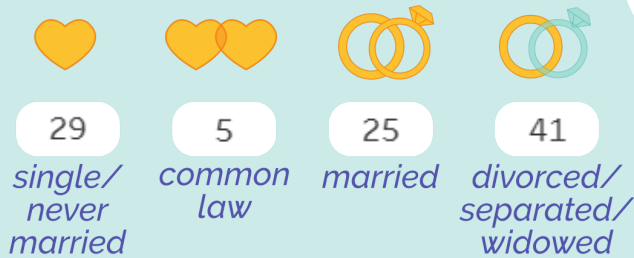

Select Neighbourhood:

Ledbury - Heron Gate - Ridgemont

If

Ledbury - Heron Gate - Ridgemont were a village of 100 people

Age

median age: 31

Marital Status¹

Languages Spoken at Home

Miscellaneous

75
renters

25
owners

for every 100 private households

Community Data Program

Enabling communities across Canada to measure and track local well-being

Source: Statistics Canada, 2016 Census of Population. The Community Profile series is produced using data available from the Community Data Program. The Community Data Program is an initiative of the Canadian Community Economic Development Network

*Based on the After-Tax Low-Income Measure (LIM)

¹ refers only to the population aged 15+

² self-identified "visible minority" in the 2016 Census