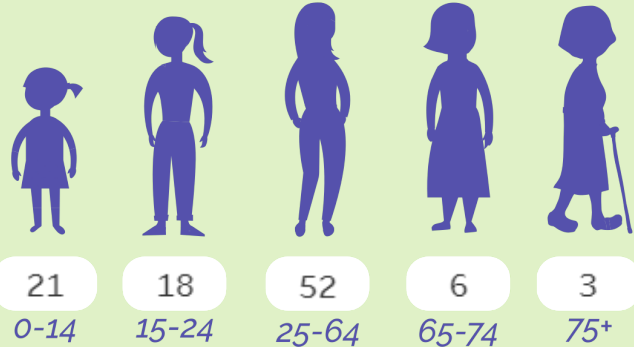

Select Neighbourhood:

Ledbury - Heron Gate - Ridgemont

If

Ledbury - Heron Gate - Ridgemont were a village of 100 people

Age

median age: 31

Marital Status¹

Languages Spoken at Home

Miscellaneous

75
renters

25
owners

for every 100 private households

Community Data Program

Enabling communities across Canada to measure and track local well-being

Source: Statistics Canada, 2016 Census of Population. The Community Profile series is produced using data available from the Community Data Program. The Community Data Program is an initiative of the Canadian Community Economic Development Network

*Based on the After-Tax Low-Income Measure (LIM)

¹ refers only to the population aged 15+

² self-identified "visible minority" in the 2016 Census