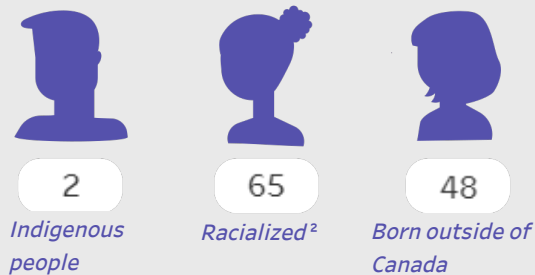

Miscellaneous